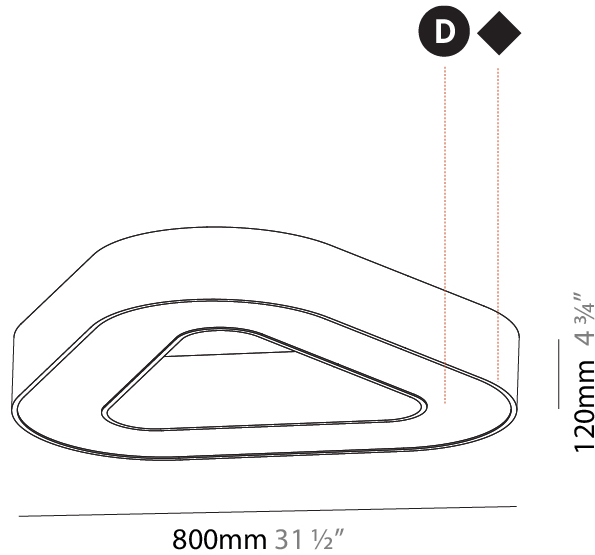

GENERAL

Series: Glorious
Subseries: Glorious Victory
Brand: Prolicht
Division: Architectural
Mounting Type: Surface
Mounting Location: Ceiling
Subcategory: Ambient

PHYSICAL

Shape: Abstract
Length (mm): 800
Length (in): 31 1/2
Width (mm): 800
Width (in): 31 1/2
Height (mm): 120
Height (in): 4 3/4
Light Distribution: Direct
Weight (kg): 7.67
Weight (lbs): 16.91
Diffuser: [PMMA - Opal or Micro-Prism](#)
Fixture Finish: [SSR / BKV / CWI / CRY / HAB / LAG / UFT / ITA / RUA / RUR / MIC / FTG / MYG / TWT / LOD / PUS / FRO / FUP / KIA / POP / BLS / SPG / MEY / GOH / GUM / CHC / COM / ABZ / JAG / OBR / MOS / ROR](#)
Fixture Material: Aluminum

ELECTRICAL

Lamp Type: LED (Zhaga Standard)
Input Wattage (W): 30
Total Output Wattage (W): 24 / 19.2 (3500K)
Dimming: [Non-Dimming / Phase Dimming (120Vac only) / 0-10V Dimming](#)
Driver Included: Yes
Driver Location: Integrated
Driver Type: Constant Current - 120 / 277Vac
Driver Class: Class 2
Input Voltage (V): 120 - 277
Constant Current (MA): 350 / 600 (3500K)

LED

[Color Temperature (°K): 3000 / 3500 / 4000](#)
Max. Delivered Lumen (lm): 2770 / 2862 / 2920
CRI: >80 CRI
Efficiency (%): 65
Lamp Life (hrs): 50000

OPTICAL

RATINGS AND CERTIFICATIONS

Certified By: Certified for North American Standards
IP rating: IP20