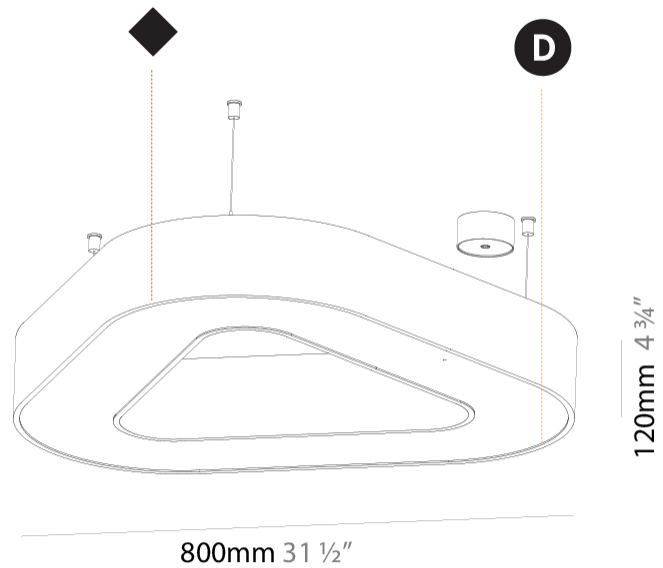

GENERAL

Series: Glorious
Subseries: Glorious Victory
Brand: Prolicht
Division: Architectural
Mounting Type: Suspension
Mounting Location: Ceiling
Subcategory: Ambient

PHYSICAL

Shape: Abstract
Length (mm): 800
Length (in): 31 ½
Width (mm): 800
Width (in): 31 ½
Height (mm): 120
Height (in): 4 ¾
Max. Overall Height (mm): 2120
Max. Overall Height (in): 83 ⅞
Light Distribution: Direct
Weight (kg): 8.317
Weight (lbs): 18.30
Diffuser: PMMA - opal or micro-prism
Fixture Finish: SSR / BKV / CWI / CRY / HAB / LAG / UFT / ITA / RUA / RUR / MIC / FTG / MYG / TWT / LOD / PUS / FRO / FUP / KIA / POP / BLS / SPG / MEY / GOH / GUM / CHC / COM / ABZ / JAG / OBR / MOS / ROR
Fixture Material: Aluminum

ELECTRICAL

Lamp Type: LED (Zhaga Standard)
Input Wattage (W): 30
Total Output Wattage (W): 24 / 19.2 (3500K)
Dimming: Non-Dimming / Phase Dimming (120Vac only) / 0-10V Dimming
Driver Included: Yes
Driver Location: Integrated
Driver Type: Constant Current - 120 / 277Vac
Driver Class: Class 2
Input Voltage (V): 120 - 277
Constant Current (MA): 350 / 600 (3500K)

LED

Color Temperature (°K): 3000 / 3500 / 4000
Max. Delivered Lumen (lm): 2770 / 2862 / 2920
CRI: >80 CRI
Efficiency (%): 65
Lamp Life (hrs): 50000

OPTICAL

RATINGS AND CERTIFICATIONS

Certified By: Certified for North American Standards
IP rating: IP20